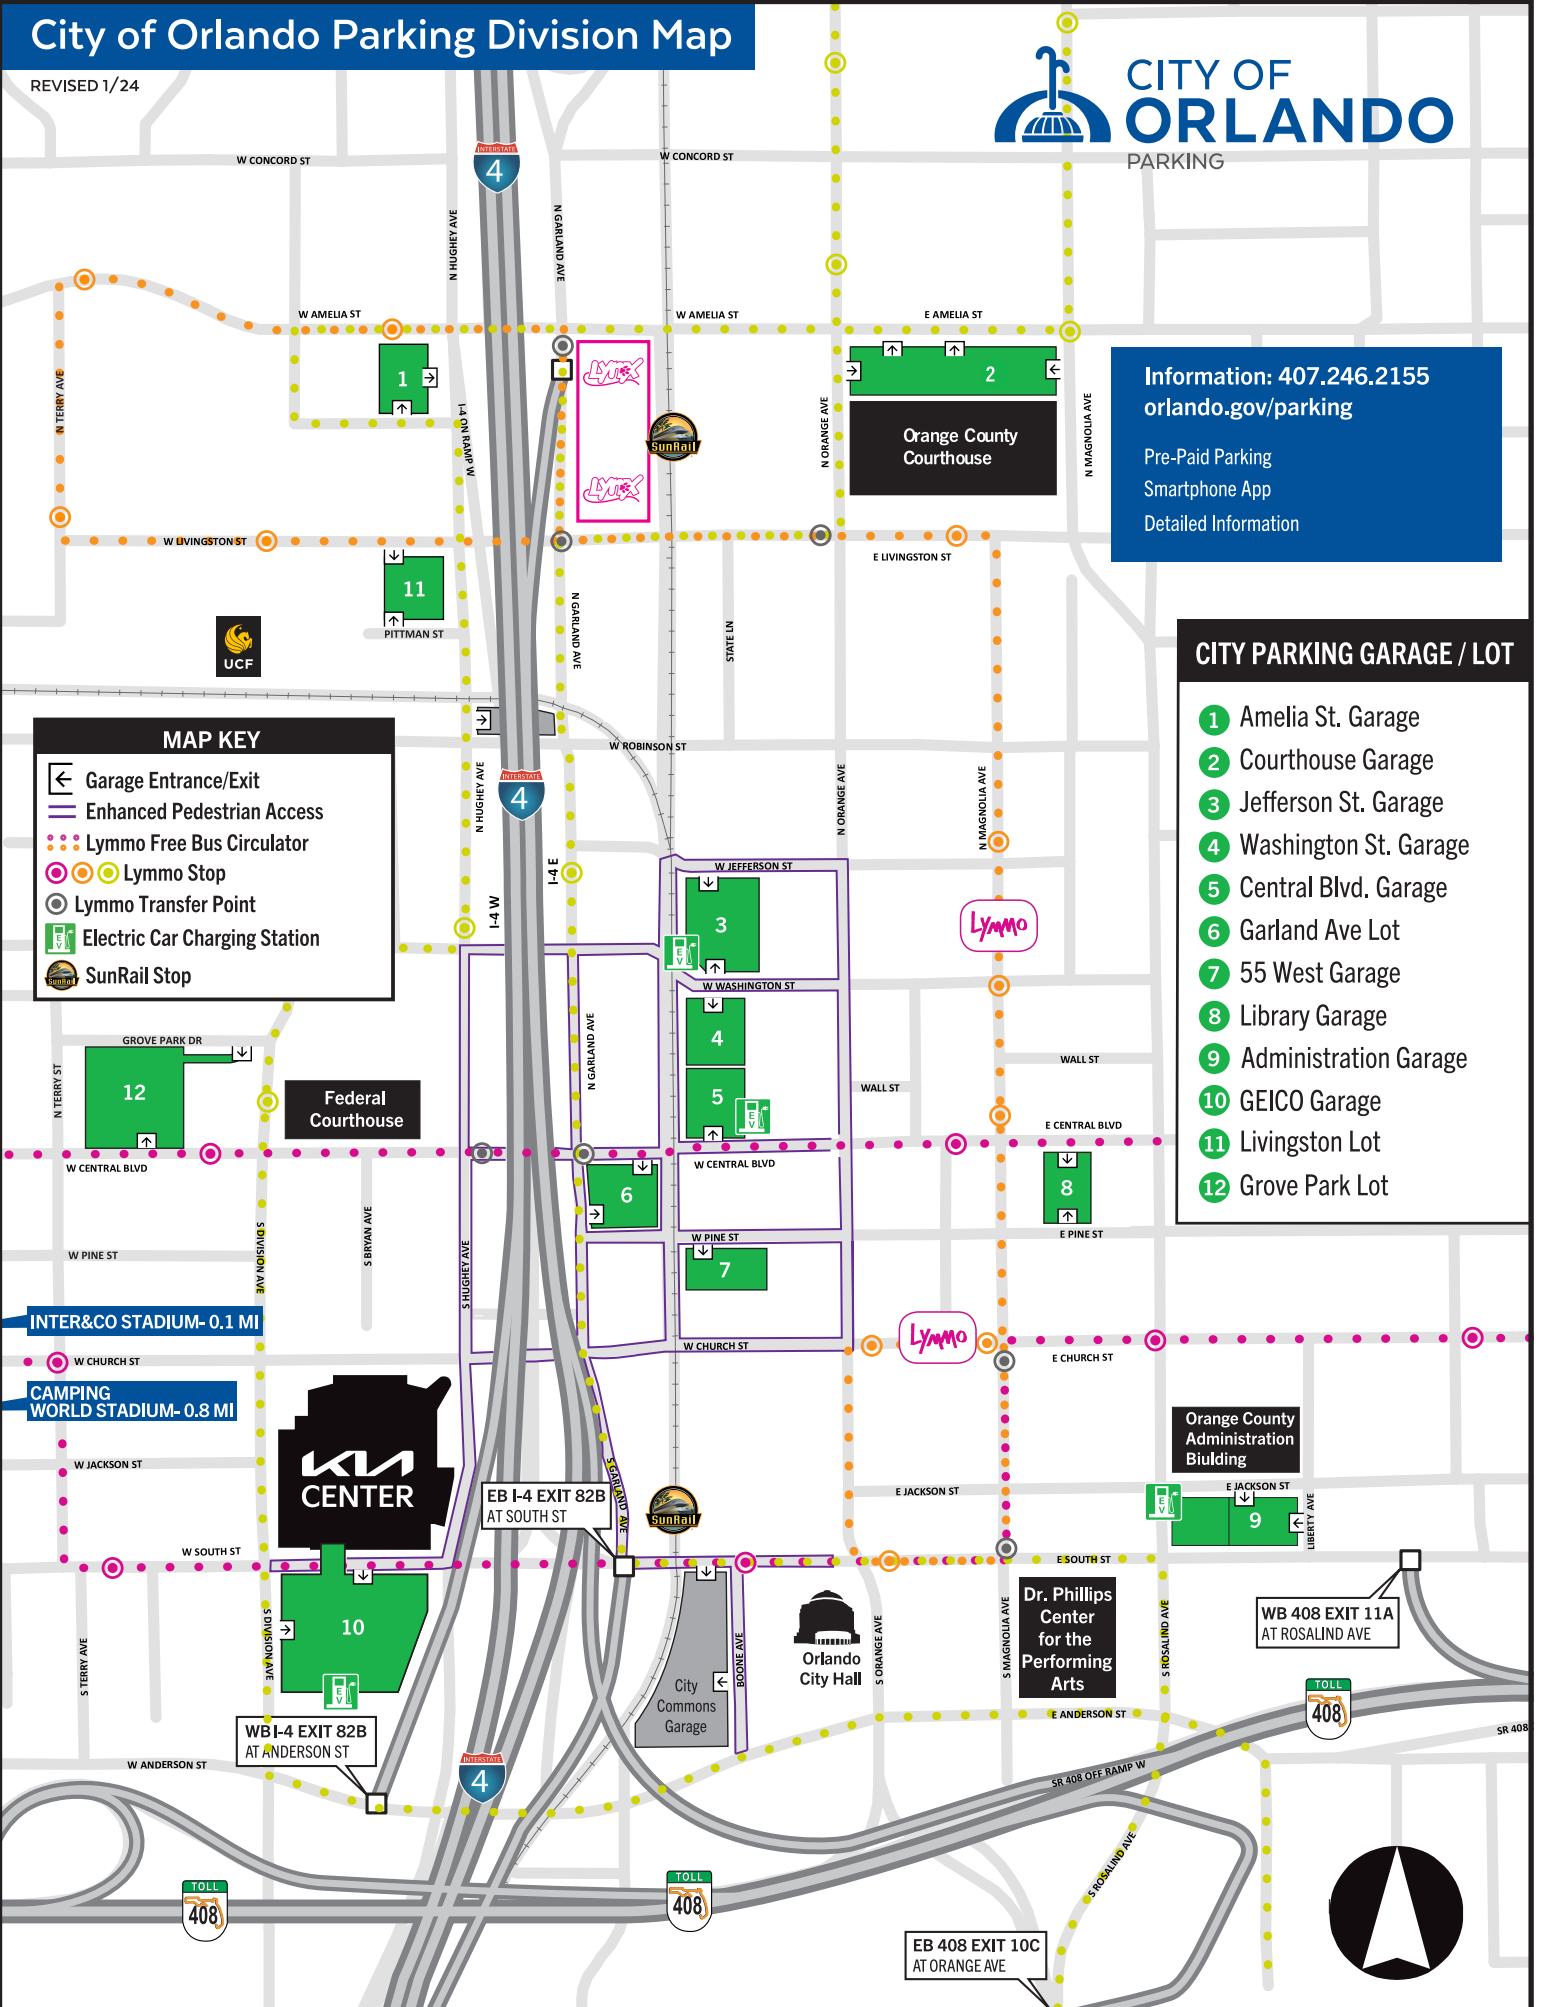

City of Orlando Parking Division Map

REVISED 1/24

Information: 407.246.2155
orlando.gov/parking
 Pre-Paid Parking
 Smartphone App
 Detailed Information

- ### CITY PARKING GARAGE / LOT
- 1 Amelia St. Garage
 - 2 Courthouse Garage
 - 3 Jefferson St. Garage
 - 4 Washington St. Garage
 - 5 Central Blvd. Garage
 - 6 Garland Ave Lot
 - 7 55 West Garage
 - 8 Library Garage
 - 9 Administration Garage
 - 10 GEICO Garage
 - 11 Livingston Lot
 - 12 Grove Park Lot

MAP KEY

- Garage Entrance/Exit
- Enhanced Pedestrian Access
- Lymmo Free Bus Circulator
- Lymmo Stop
- Lymmo Transfer Point
- Electric Car Charging Station
- SunRail Stop

INTER&CO STADIUM- 0.1 MI

CAMPING WORLD STADIUM- 0.8 MI

WB I-4 EXIT 82B AT ANDERSON ST

EB I-4 EXIT 82B AT SOUTH ST

Orlando City Hall

Dr. Phillips Center for the Performing Arts

Orange County Administration Building

WB 408 EXIT 11A AT ROSALIND AVE

EB 408 EXIT 10C AT ORANGE AVE