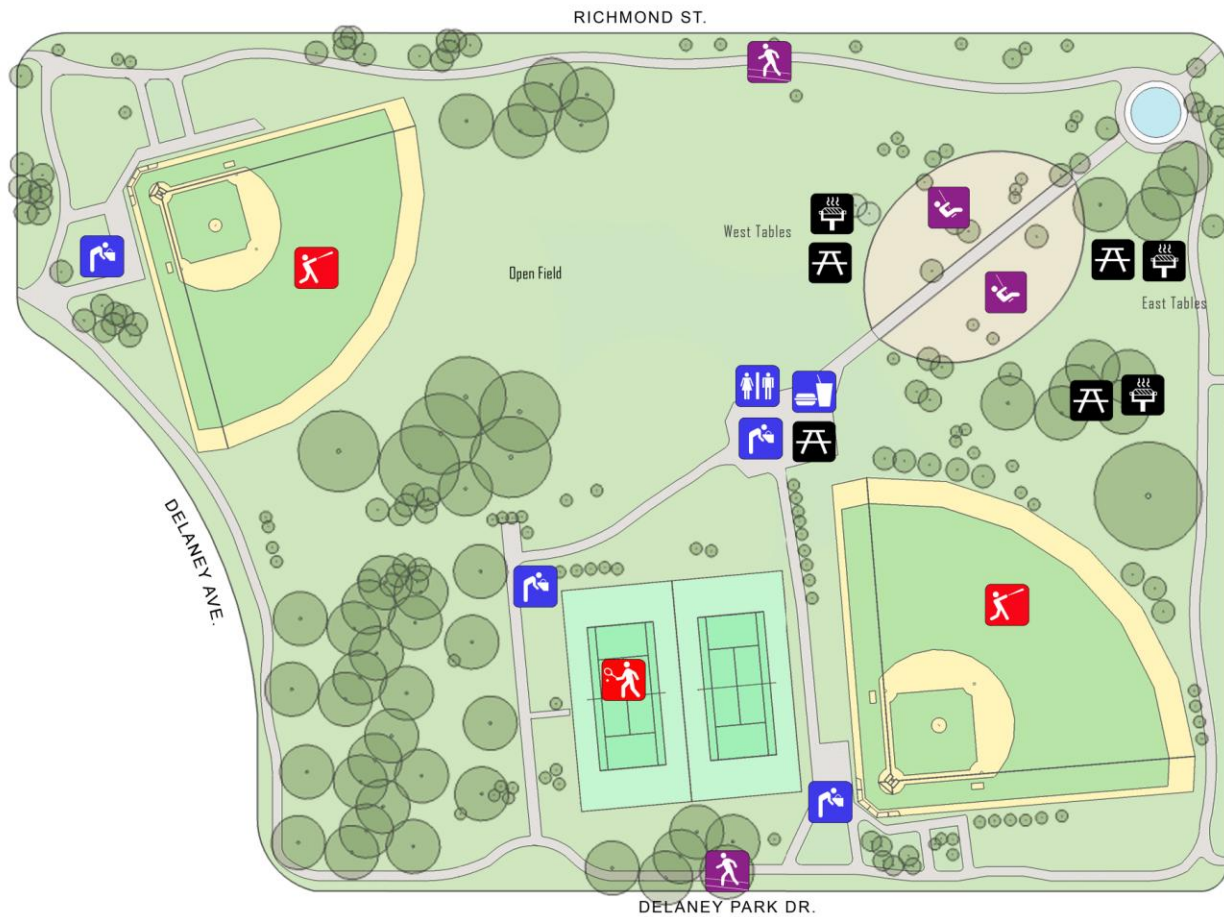

DELANEY PARK

ADDRESS: 1055 DELANEY AVENUE

RENTALS: 407.246.2283

PARK HOURS: 5 A.M. - SUNSET

-  water fountain
-  grill
-  picnic table
-  walking path
-  concession
-  playground
-  tennis
-  restroom
-  baseball